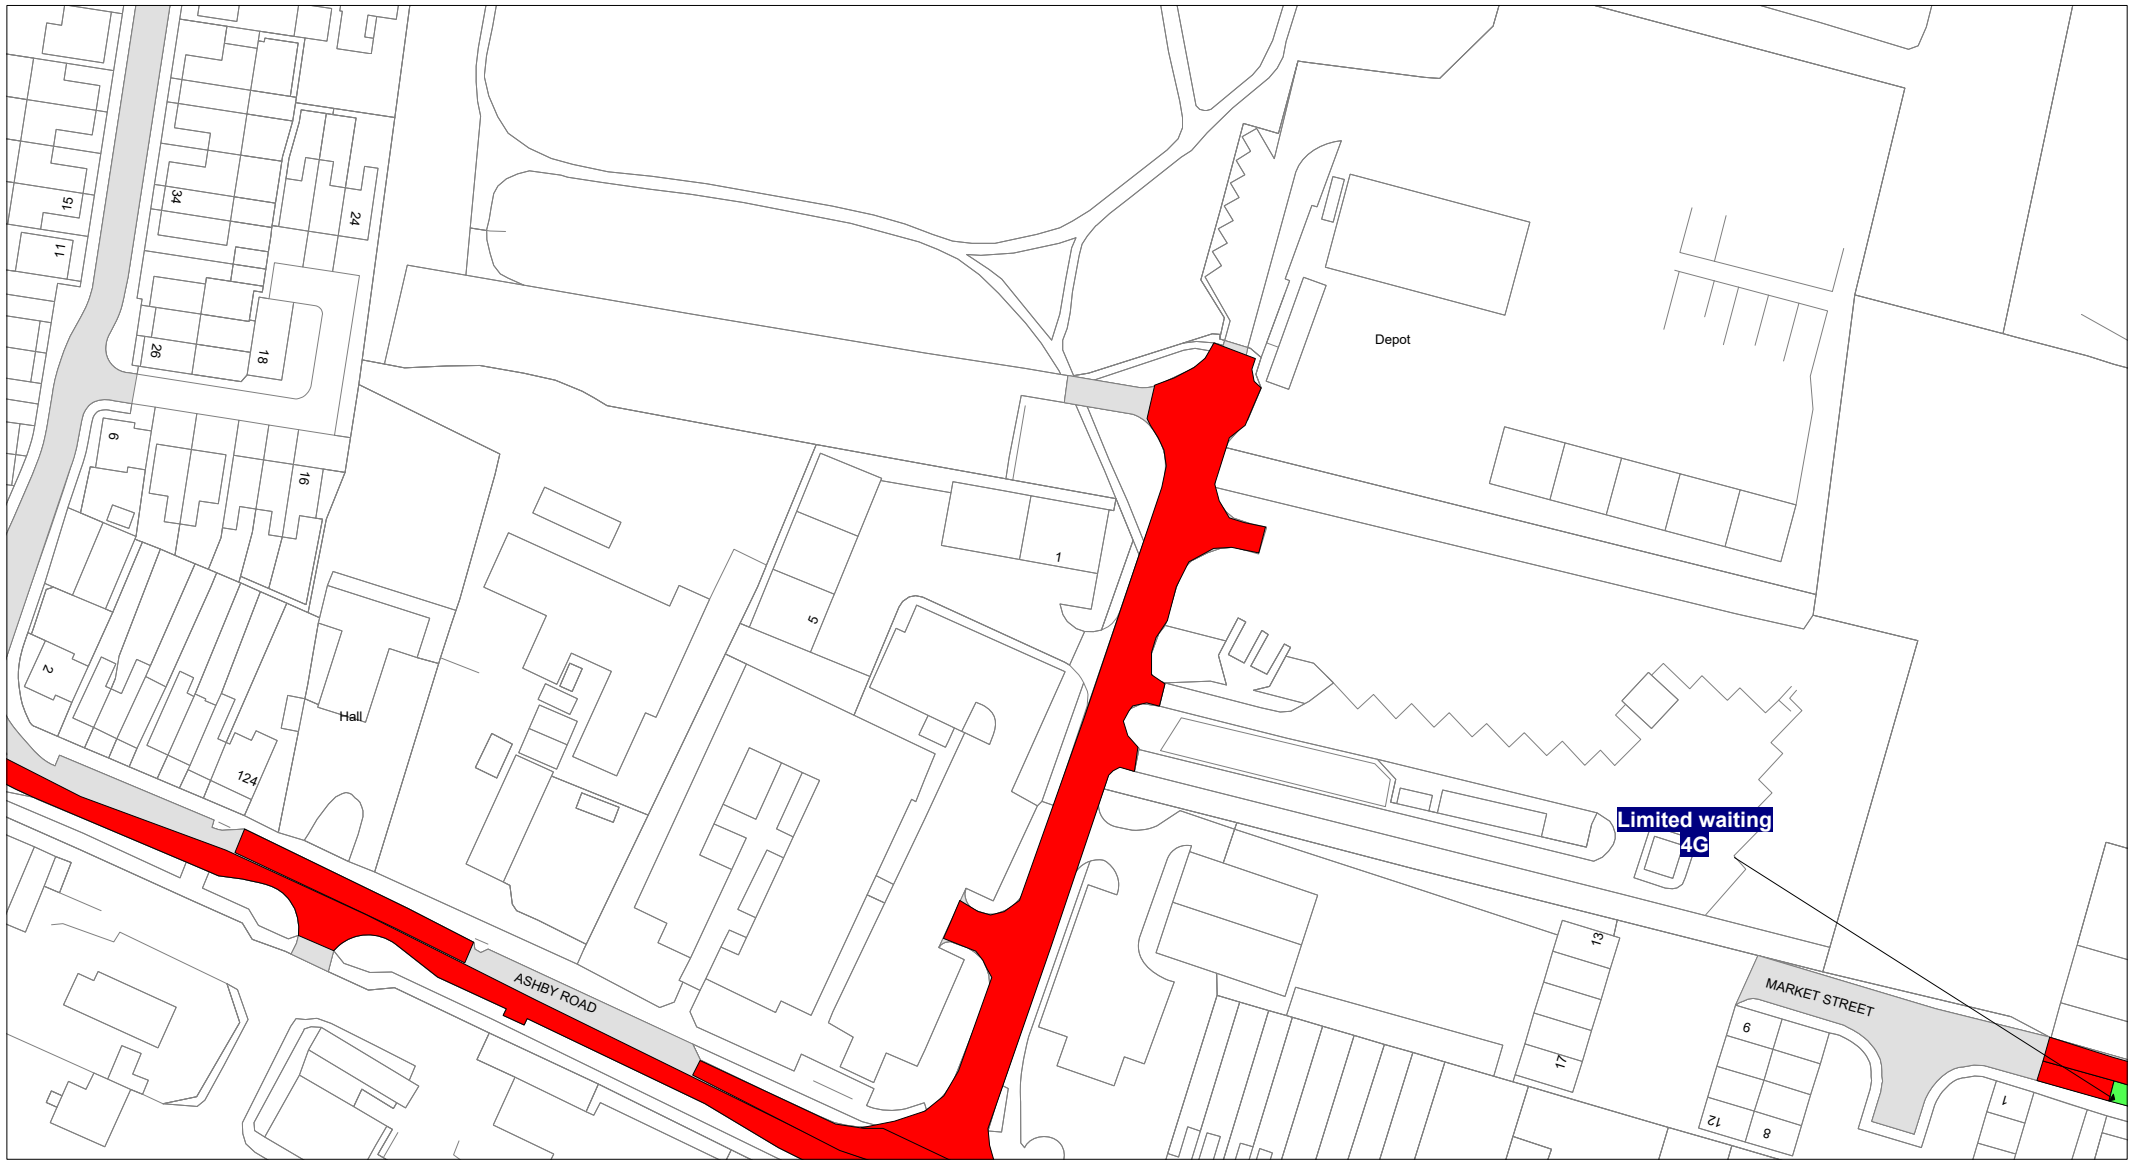

Tile Ref: GQ49

© Crown copyright. All rights reserved
Leicestershire County Council
Licence No. 100019271 2021

SCALE	1 : 1250
DATE	02/03/2021
DRAWING No.	
DRAWN BY