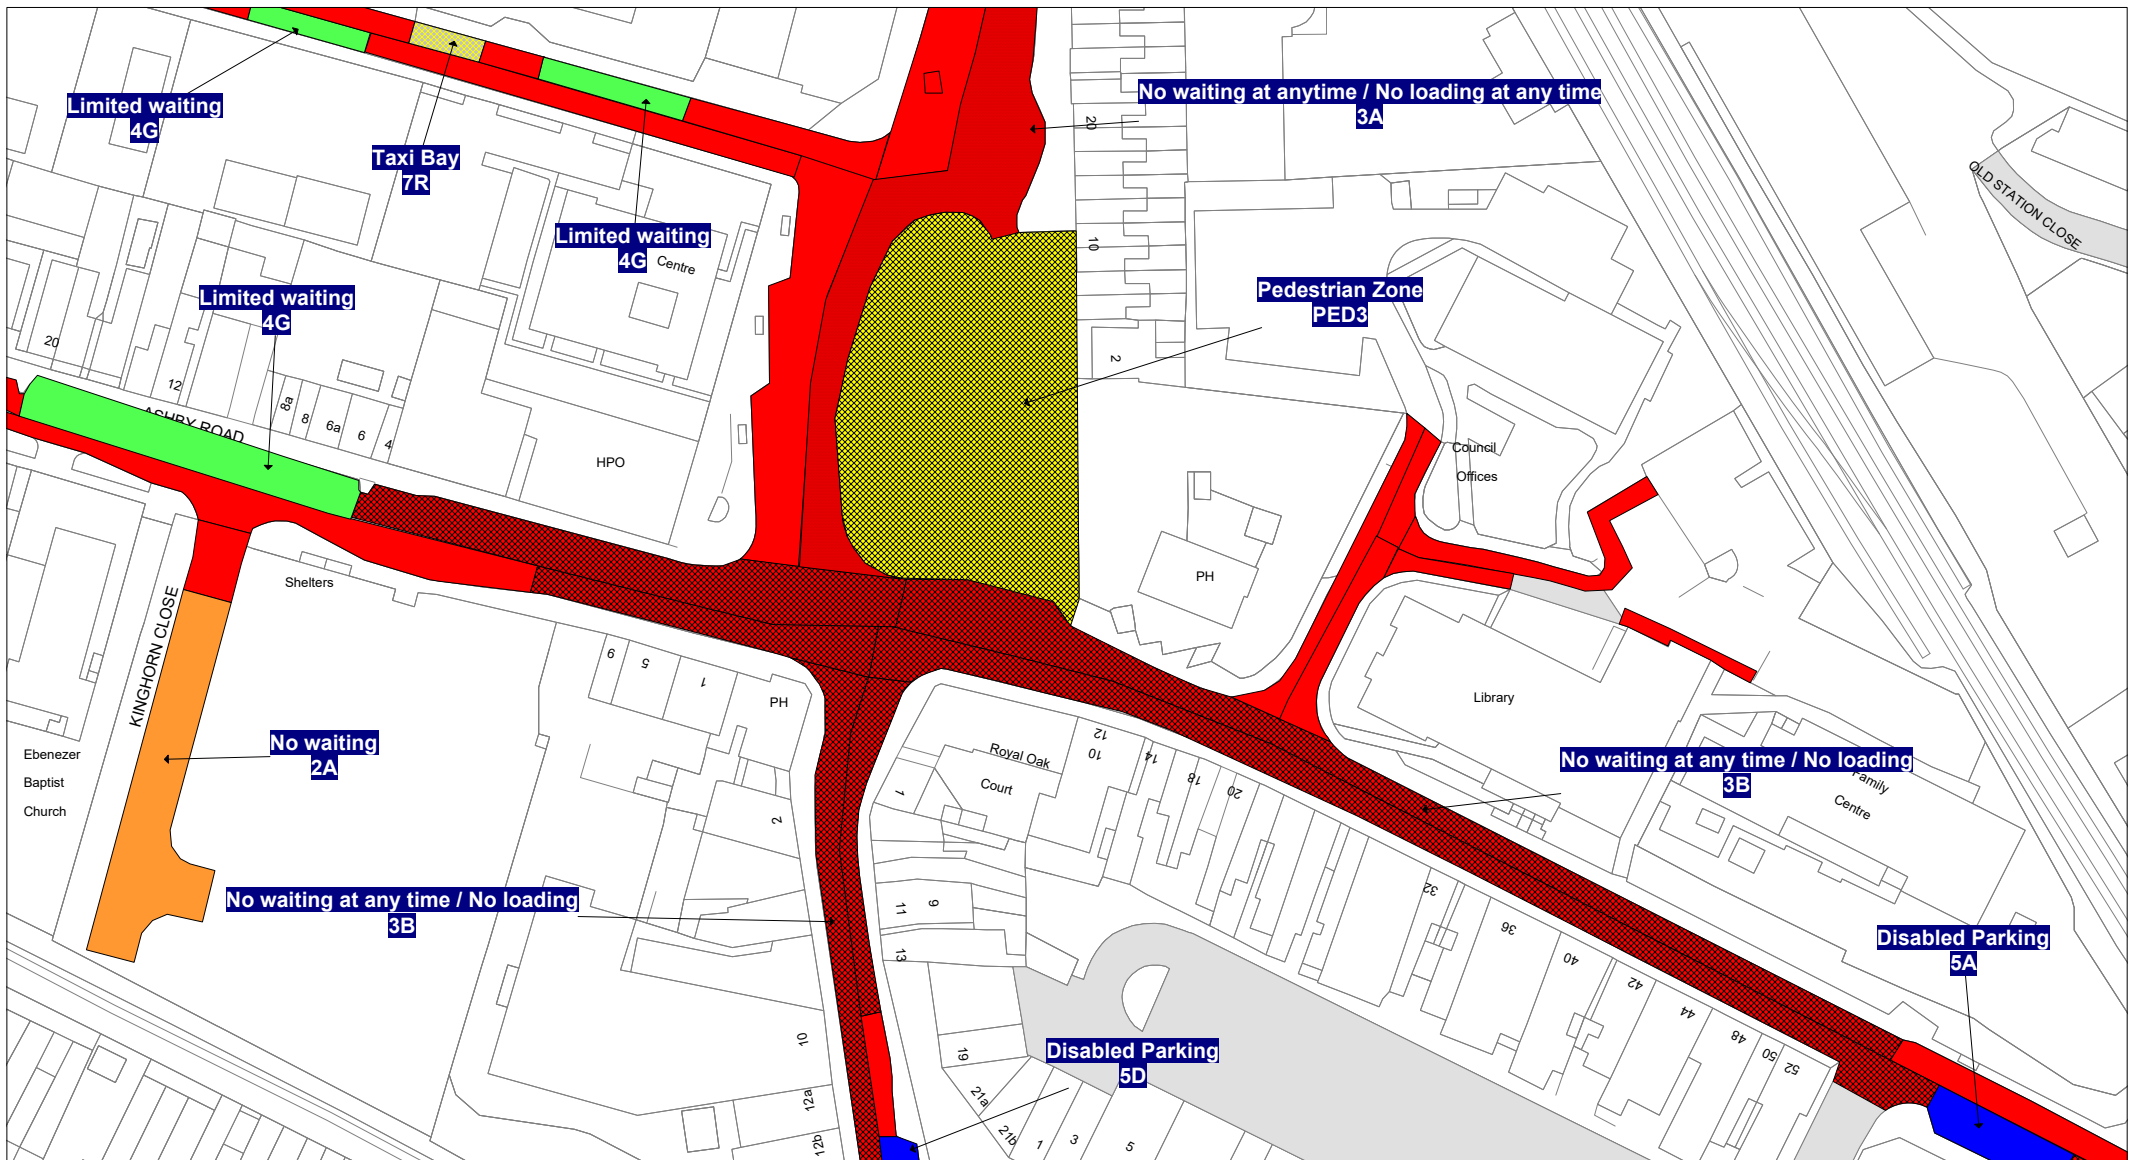

Tile Ref: GR50

© Crown copyright. All rights reserved
Leicestershire County Council
Licence No. 100019271 2021

SCALE	1 : 1250
DATE	02/03/2021
DRAWING No.	
DRAWN BY